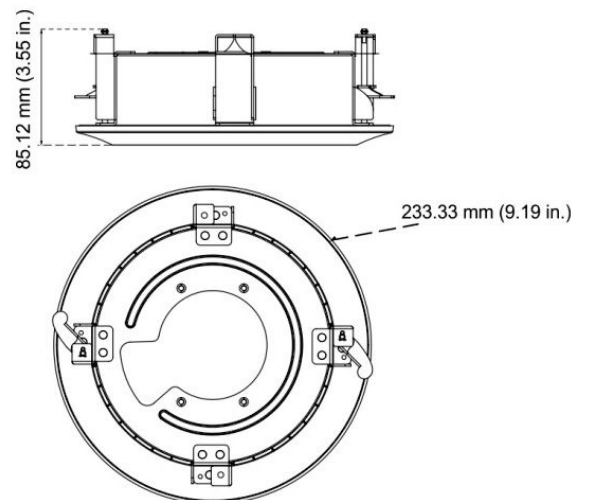

Details

- For use with TVP-5103
- Flush Mount bracket
- Allows for flush ceiling mounting
- Aluminum alloy

TVP-CFM

TruVision Compact PTZ Flush Mount for use with TVP-5103

Technical specifications

General

Bracket type	Camera
Camera support type	PTZ camera
Bracket mounting part	Mounting adapter
Mount type	Flush Mount

TVP-CFM

Dimensions:	233 x 85 mm
Weight:	640g
Color:	Grey color (Pantone 428c)

As a company of innovation, UTC Fire & Security reserves the right to change product specifications without notice. For the latest product specifications, visit UTC Fire & Security online or contact your sales representative.