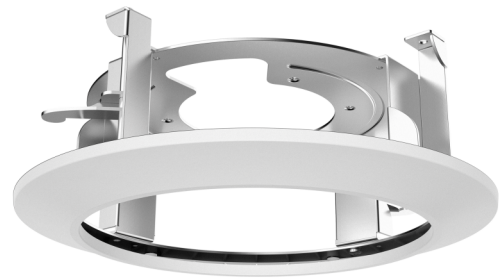

TVP-CFM

TruVision Compact PTZ Flush Mount for use with TVP-5103

Overview

This Compact PTZ Flush Mount allows the TruVision Compact PTZ to be flush ceiling mounted.

Used for the following cameras:

TruVision TVP-5103

Details

- For use with TVP-5103
- Flush Mount bracket
- Allows for flush ceiling mounting
- Aluminum alloy

TVP-CFM

TruVision Compact PTZ Flush Mount for use with TVP-5103

Technical specifications

General

Bracket type	Camera
Camera support type	PTZ camera
Bracket mounting part	Mounting adapter
Mount type	Flush Mount

TVP-CFM

Dimensions:	233 x 85 mm
Weight:	640g
Color:	Grey color (Pantone 428c)

As a company of innovation, UTC Fire & Security reserves the right to change product specifications without notice. For the latest product specifications, visit UTC Fire & Security online or contact your sales representative.