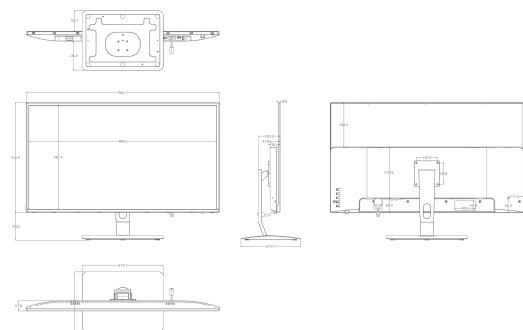

TVM-4002

TRUVISION 40" LED, VGA, HDMI, BNC, Audio Speaker, Stereo Audio In, FULL HD, 1920X1080

Technical Specifications

Display

Screen Size	39.5"
Aspect Ratio	16:9
Contrast Ratio	5,000:1
Viewing Angle (H/V)	178° / 178°
Response Time	8ms
Brightness	360 cd/m² (typ)
Video Compatibility	NTSC/PAL Auto Detect
Recommended Resolution	1920 x 1080 @ 60 HZ

Audio

Speaker Power	2W x 2
Speakers	Built-in

Interface

BNC Video I/O	1/1
VGA Video In (15-pin d-sub)	Yes
HDMI Video In	1
RCA Audio In	1
PC Stereo In	Yes
Head Phone Out	No

Operations

Controls	Power, Up/Down, Left/Right, Source, OSD Menu
OSD	English, French, Spanish, German, Italian, Portuguese, Netherlands, Russian, Turkish, Polish
Remote Control Support	Yes

General

Technology	LED
VESA compatibility	100 x 100 mm
Filter Type	3D Combfilter, Deinterlace
Accessories Included	Manual, Power Cord, Remote Control
Panel Lamp Life	30,000 hours

Electrical

Power supply type	100 to 240 VAC
Power consumption	<60W

Physical

Physical dimensions	907mm x 610 mm x 245mm
Net weight	11 kg
Shipping weight	13.8 kg
Colour	Black
Housing Type	Plastic

Environmental

Operating temperature	0 to 40°C
Storage temperature	-20 to 60°C
Relative humidity	10 to 85%
Environment	Indoor

Standards & Regulations

Compliance	CE

As a company of innovation, UTC Fire & Security reserves the right to change product specifications without notice. For the latest product specifications, visit UTC Fire & Security online or contact your sales representative.