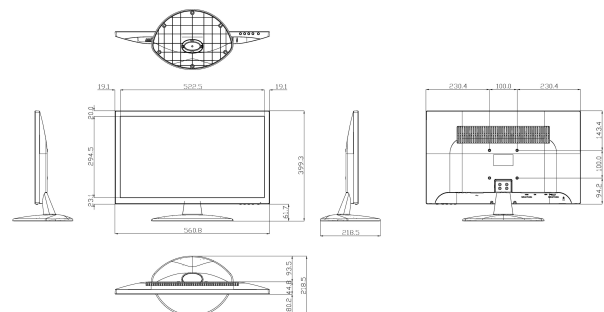

TVM-2402

TRUVISION 24" LED, VGA, HDMI, BNC, Audio Speaker, Stereo Audio In, FULL HD, 1920X1080

Technical Specifications

Display

Screen Size	23.6"
Aspect Ratio	16:9
Contrast Ratio	1,000:1
Viewing Angle (H/V)	170° / 160°
Response Time	5ms
Brightness	250 cd/m² (typ)
Video Compatibility	NTSC/PAL Auto Detect
Recommended Resolution	1920 x 1080 @ 60 HZ

Audio

Speaker Power	2W x 2
Speakers	Built-in

Interface

BNC Video I/O	1/1
VGA Video In (15-pin d-sub)	Yes
HDMI Video In	1
RCA Audio In	1
PC Stereo In	Yes
Head Phone Out	No

Operations

Controls	Power, Up/Down, Left/Right, Source, OSD Menu
OSD	English, French, Spanish, German, Italian, Portuguese, Netherlands, Russian, Turkish, Polish
Remote Control Support	Yes

General

Technology	LED
VESA compatibility	100 x 100 mm
Filter Type	3D Combfilter, Deinterlace
Accessories Included	Manual, Power Cord, Remote Control
Panel Lamp Life	30,000 hours

Electrical

Power supply type	12 VDC
Power supply value	100 to 240 VAC
Power consumption	<30W

Physical

Physical dimensions	561mm x 399mm x 218mm
Net weight	4.5 kg
Shipping weight	5.2 kg
Colour	Black
Housing Type	Plastic

Environmental

Operating temperature	0 to 40°C
Storage temperature	-20 to 60°C
Relative humidity	10 to 85%
Environment	Indoor

Standards & Regulations

Compliance	CE

As a company of innovation, UTC Fire & Security reserves the right to change product specifications without notice. For the latest product specifications, visit UTC Fire & Security online or contact your sales representative.