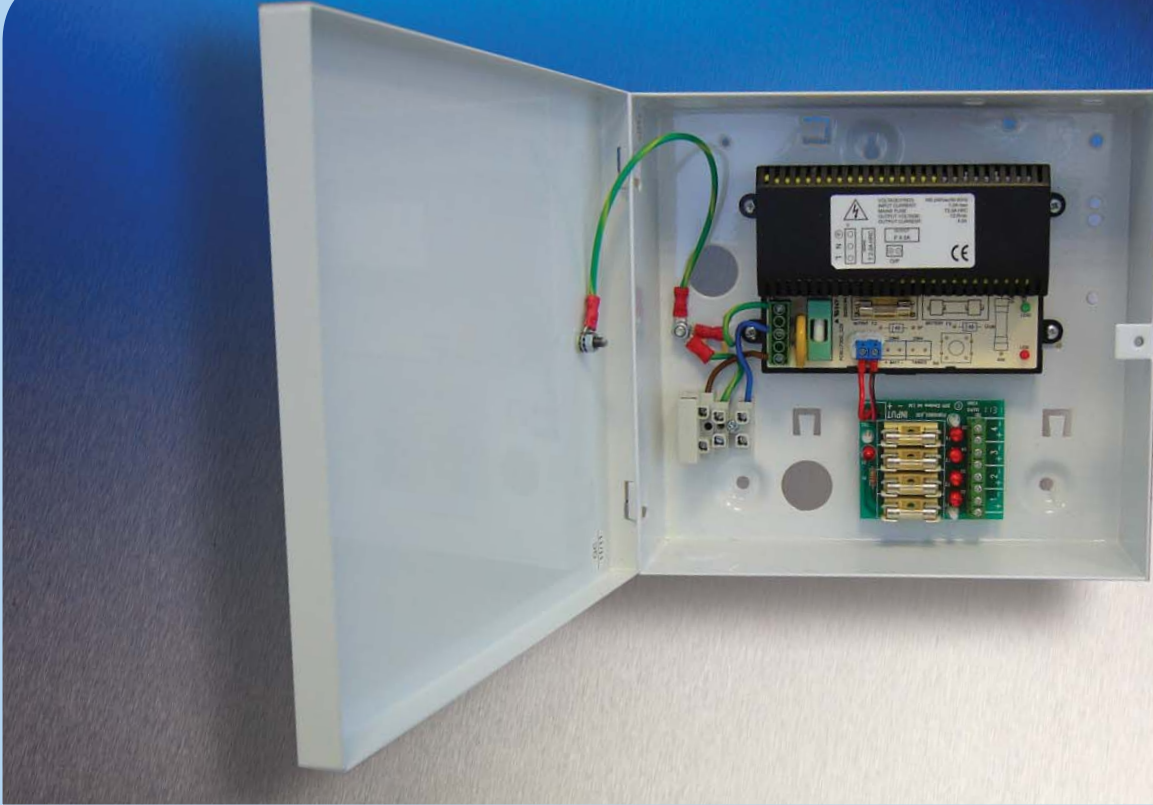

Vision VRS124000-4-J

Box Clever!

To complement the range of low profile 12V CCTV power supplies, Elmdene has just introduced an even smaller version!

This 4A unit comes with 4 individually fused output circuits. It has all the features of the larger versions but measures just 185 x 200 x 60mm.

All this plus money saving switch mode technology make this one neat box of tricks!

Find out more about the Vision 12V CCTV range and other Elmdene products by visiting the website www.elmdene.co.uk.

Features

- Small, compact, low profile design
- Lockable lid
- White powder coated steel enclosure
- High efficiency and cost effective switch mode technology
- Individual 'fuse health' LED indication
- Fully regulated 12V dc output
- Full rated current to load
- Electronic short-circuit protection
- Installer safe, shrouded high voltage electronics
- Universal 90–264V ac mains supply
- Modular construction for easy servicing
- 3 year warranty