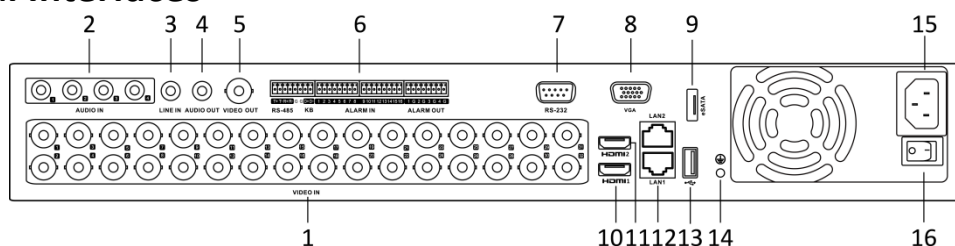

Physical Interfaces

NOTE

The rear panel of DS-7324HUHI-K4 provides 24 video input interfaces.

Index	Description	Index	Description
1	VIDEO IN	9	eSATA Interface
2	AUDIO IN, RCA Connector	10	HDMI1 Interface
3	LINE IN	11	HDMI2 Interface
4	AUDIO OUT	12	LAN1 and LAN2 Network Interfaces
5	VIDEO OUT	13	USB Interface
6	RS-485 Serial Interface, Keyboard Interface, ALARM IN and ALARM OUT	14	GND
7	RS-232 Serial Interface	15	100 to 240 VAC Power Input
8	VGA Interface	16	Power Switch

Distributed by

Available Models

DS-7324HUHI-K4, DS-7332HUHI-K4

HIKVISION®

Headquarters

No.555 Qianmo Road, Binjiang District,
Hangzhou 310051, China
T +86-571-8807-5998
overseasbusiness@hikvision.com

Hikvision USA
T +1-909-895-0400
sales.usa@hikvision.com

Hikvision Australia
T +61-2-8599-4233
salesau@hikvision.com

Hikvision India
T +91-22-28469900
sales@pramahikvision.com

Hikvision Canada
T +1-866-200-6690
sales.canada@hikvision.com

Hikvision Thailand
T +662-275-9949
sales.thailand@hikvision.com

Hikvision Europe
T +31-23-5542770
sales.eu@hikvision.com

Hikvision Italy
T +39-0438-6902
info.it@hikvision.com

Hikvision Brazil
T +55 11 3318-0050
Latam.support@hikvision.com

Hikvision Turkey
T +90 (216)521 7070- 7074
sales.tr@hikvision.com

Hikvision Malaysia
T +601-7652-2413
sales.my@hikvision.com

Hikvision UK & Ireland
T +01628-902140
sales.uk@hikvision.com

Hikvision South Africa
Tel: +27 (10) 0351172
sale.africa@hikvision.com

Hikvision France
T +33(0)1-85-330-450
info.fr@hikvision.com

Hikvision Kazakhstan
T +7-727-9730667
nikia.panfilov@hikvision.ru

Hikvision Vietnam
T +84-974270888
sales.vt@hikvision.com

Hikvision UAE
T +971-4-4432090
salesme@hikvision.com

Hikvision Singapore
T +65-6684-4718
sg@hikvision.com

Hikvision Spain
T +34-91-737-16-55
info.es@hikvision.com

Hikvision Tashkent
T +99-87-1238-9438
uzb@hikvision.ru

Hikvision Hong Kong
T +852-2151-1761
info.hk@hikvision.com

Hikvision Russia
T +7-495-669-67-99
saleru@hikvision.com

Hikvision Korea
T +82-(0)31-731-8817
sales.korea@hikvision.com

Hikvision Poland
T +48-22-460-01-50
info.pl@hikvision.com

Hikvision Indonesia
T +62-21-2933759
Sales.Indonesia@hikvision.com

Hikvision Colombia
sales.colombia@hikvision.com