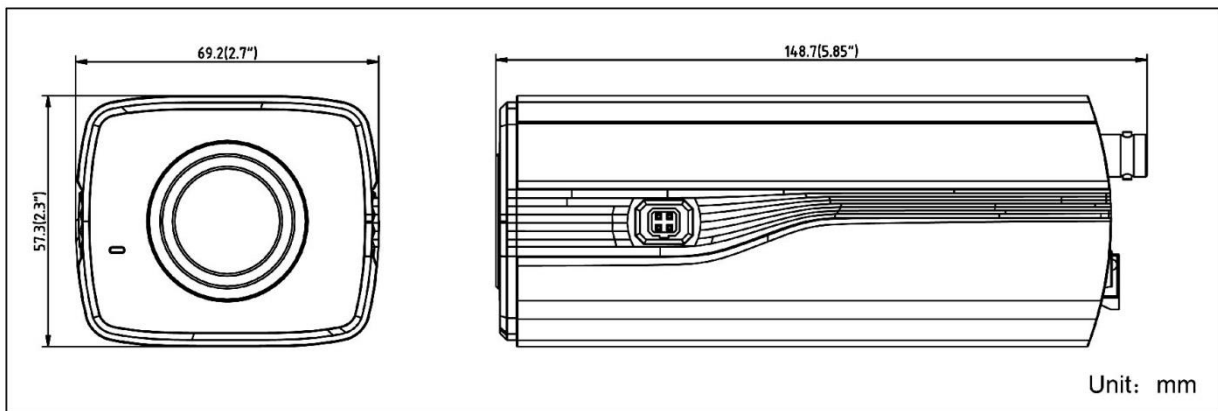

## Specifications

<b>Camera</b>	
Image Sensor	2MP CMOS Image Sensor
Signal System	PAL/NTSC
Effective Pixels	1944(H)*1092(V)
Min. illumination	0.01 Lux @ (F1.2,AGC ON)
Shutter Time	1/25(1/30)s to 1/50,000s
Lens Mount	C/CS mount
Day & Night	Electronic
Synchronization	Internal synchronization
WDR	120dB
Video Frame Rate	1080p@25fps/1080p@30fps
HD Video Output	1 Analog HD output
CVBS Output	1Vp-p Composite Output(75Ω/BNC)
Alarm	1 Alarm input; 1 Alarm output
S/N Ratio	>62dB
<b>Menu</b>	
Scene	Indoor, Outdoor, Indoor1, LOW-LIGHT
Camera ID	On/off (15 characters, position programmable)
AGC	Support
D/N Mode	Color/BW/Auto
White Balance	ATW, AWC-SET, Manual
Privacy Mask	On/Off, maximum 8 zones
Motion Detection	On/Off, maximum 4 zones
BLC	Support
Anti-flicker	On/Off
Language	English, Japanese, CHN1, CHN2, Korean, German, French, Italian, Spanish, Polish, Russian, Portuguese, Dutch, Turkish, Hebrew and Arabic
Functions	HSBLC, Digital noise reduction, Digital zoom(62x), Mirror, Defog, Defect pixel correction, SMART D-ZOOM
<b>General</b>	
Operating Conditions	-30 °C – 60 °C (-22 °F – 140 °F), Humidity 90% or less (non-condensing)
Power Supply	12 VDC ± 15%, POC
Power Consumption	Max. 7W
Communication	Up the coax, Protocol: HIKVISION-C(TVI output)
Dimensions	69.2×57.3×148.7mm(2.7" × 2.3" × 5.85")
Weight	520 g

## Dimensions