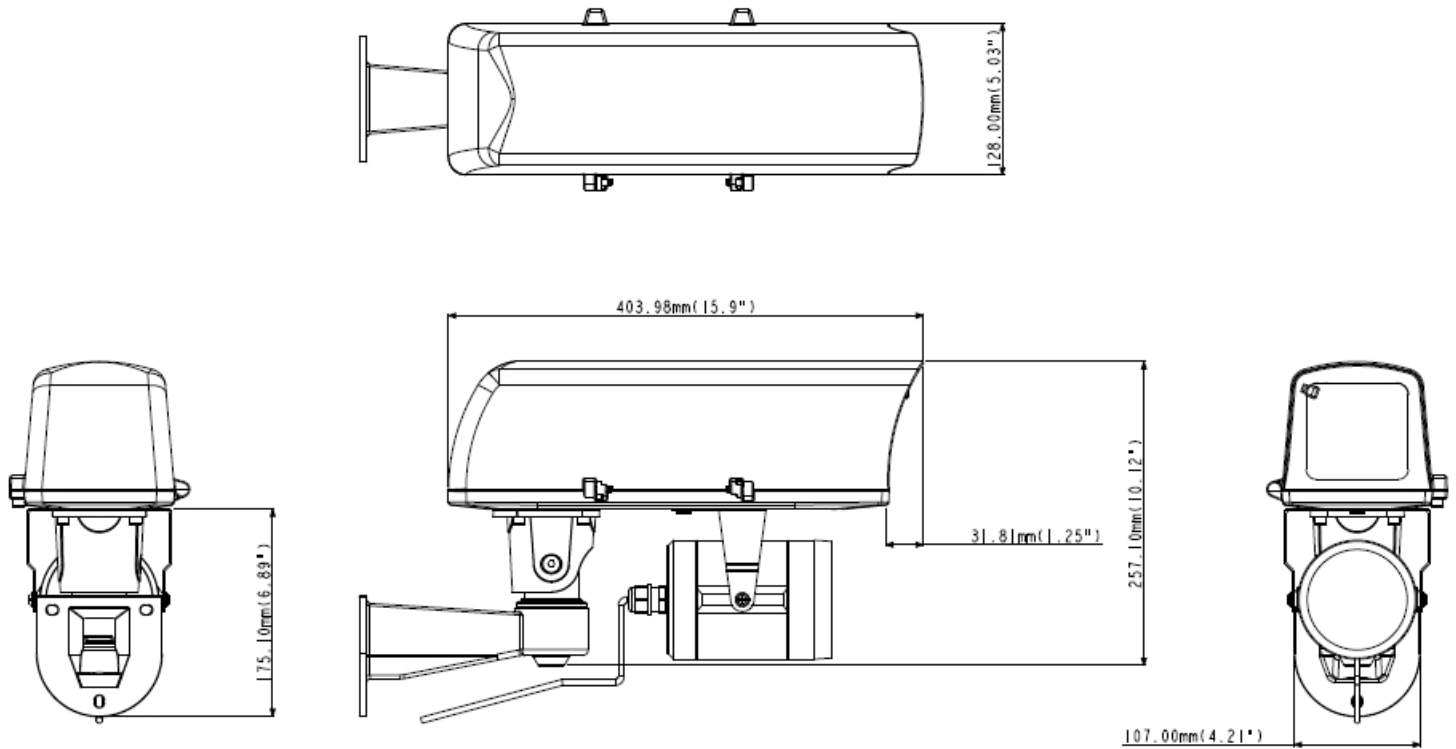

GV-Housing103 Housing Box

Introduction

The GV-Housing103 is a housing box designed to support the outdoor installation for the following Box Camera models with external protection. It conforms to IP67 and IK10 standards, and is equipped with 6 IR LEDs for night operations, allowing up to 60 m (196.85 ft) IR effective distance. The GV-Housing103 also supports optional GV-Mount accessories, allowing the Box Camera to be installed on the pole, convex and concave surfaces. Adopting the housing box enables flexible installation of the Box Camera to meet your needs for IP surveillance in various environmental conditions.

Applied to

- GV-BX12201
- GV-BX2700-3V
- GV-BX4700-3V
- GV-BX5700-3V

Specifications

Power	2 pin terminal block (DC 12V 1.25A)	
Temperature	Start-up	-20°C ~ 50°C (-4°F ~ 122°F)
	Operation	-30°C ~ 50°C (-22°F ~ 122°F)
IR LED Quantity	6 IR LEDs	
Max. IR Distance	60 m (196.85 ft)	
Dimensions (L x W x H)	404 x 128 x 257 mm (15.91 x 5.04 x 10.12")	
Weight	7 kg (15.43 lb)	
Ingress Protection	IP67	
Vandal Resistance	IK10 (for metal casing)	

Note: Specifications are subject to change without notice.

Dimensions

Accessories

Model No	Name	Details
GV-Mount300-1	Convex Corner Adapter Kit	 <p>Dimensions: 238.6 x 395.2 x 210 mm (9.4" x 15.5" x 8.2") Weight: 4.27 kg (9.41 lb)</p>
GV-Mount310-1	Concave Corner Adapter Kit	 <p>Dimensions: 111.2 x 369.9 x 210 mm (4.37" x 14.5" x 8.2") Weight: 2.96 kg (6.53 lb)</p>
GV-Mount400-1	Pole Mount Bracket Kit (\varnothing 4 ~ 6")	 <p>Dimensions: Bracket: 68.4 x 240 x 163 mm (2.69" x 9.44" x 6.41") Weight: 1.70 kg (3.75 lb) Steel Strap Diameter: \varnothing 4" ~ 6"</p>
GV-Mount410-1	Pole Mount Bracket Kit (\varnothing 6 ~ 7.5")	 <p>Dimensions: Bracket: 68.4 x 240 x 163 mm (2.69" x 9.44" x 6.41") Weight: 1.70 kg (3.75 lb) Steel Strap Diameter: \varnothing 6" ~ 7.5"</p>

Packing List

- Screw x 3
- Plastic screw anchor x 3
- 1/4" screw
- Washer x 3
- Tooth lock washer
- Hex key
- Silica gel bag
- Power adapter