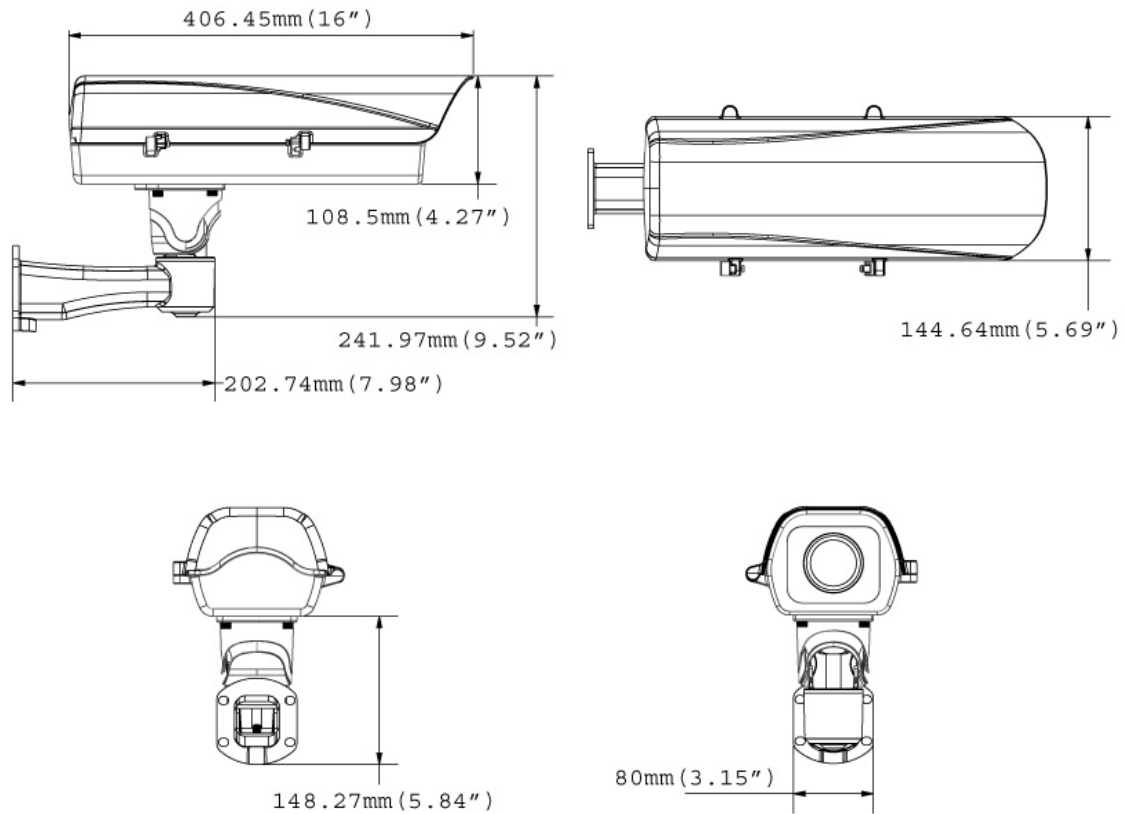

### Introduction

The GV-Housing102 is a housing box designed to support the outdoor installation of GV-BX Series and other Box Cameras with external protection. It conforms to IP67 and IK10 standards, and is equipped with a heater and a fan. The GV-Housing102 also supports optional GV-Mount accessories, allowing the Box Camera to be installed on the pole, convex and concave surfaces. Adopting the housing box enables flexible installation of the Box Camera to meet your needs for IP surveillance in various environmental conditions.

### Specifications

Power		2 pin terminal block (DC 12V 1.25A / AC 24V 0.58A)
Temperature	Start-up	-30°C ~ 50°C (-22°F ~ 122°F)
	Operation	-40°C ~ 50°C (-40°F ~ 122°F)
Heater	On	15°C (59°F)
	Off	25°C (77°F)
Fan	On	35°C (95°F)
	Off	25°C (77°F)
Dimensions (L x W x H)		406 x 145 x 109 mm (16 x 5.7 x 4.3")
Weight		4.69 kg (10.34 lb) (including Supporting Tube)
Ingress Protection		IP67
Vandal Resistance		IK10 (for metal casing)

## Dimensions

## Accessories

Model No	Name	Details
GV-Mount300-1	Convex Corner Adapter Kit	 <p>Dimensions: 238.6 x 395.2 x 210 mm (9.4" x 15.5" x 8.2") Weight: 4.27 kg (9.41 lb)</p>
GV-Mount310-1	Concave Corner Adapter Kit	 <p>Dimensions: 111.2 x 369.9 x 210 mm (4.37" x 14.5" x 8.2") Weight: 2.96 kg (6.53 lb)</p>
GV-Mount400-1	Pole Mount Bracket Kit ( $\varnothing$ 4 ~ 6")	 <p>Dimensions: Bracket: 68.4 x 240 x 163 mm (2.69" x 9.44" x 6.41") Weight: 1.70 kg (3.75 lb) Steel Strap Diameter: <math>\varnothing</math> 4" ~ 6"</p>
GV-Mount410-1	Pole Mount Bracket Kit ( $\varnothing$ 6 ~ 7.5")	 <p>Dimensions: Bracket: 68.4 x 240 x 163 mm (2.69" x 9.44" x 6.41") Weight: 1.70 kg (3.75 lb) Steel Strap Diameter: <math>\varnothing</math> 6" ~ 7.5"</p>