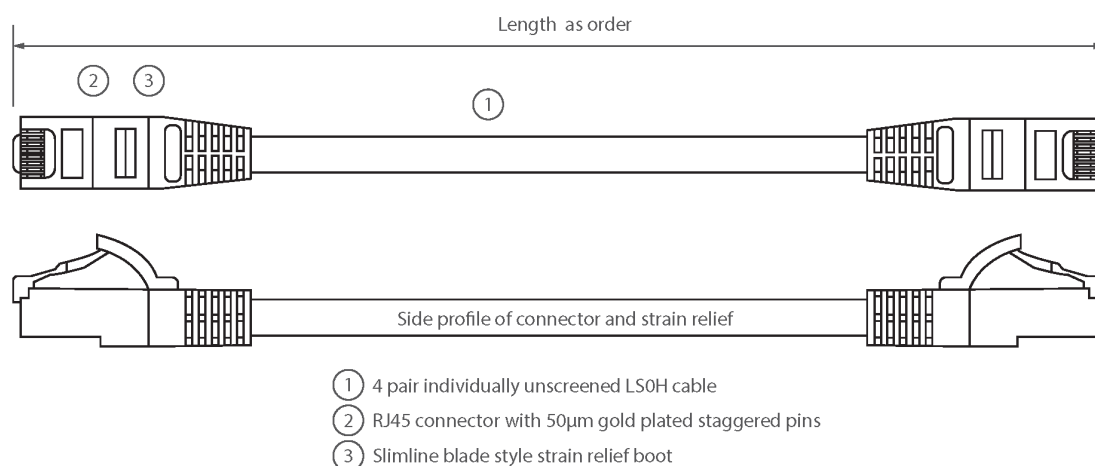

## Product Overview

Excel Category 6 U/UTP patch leads are manufactured and tested to ISO 11801, EN 50173 & TIA/EIA 568 requirements for patch cord assemblies and provide optimum performance levels for structured cabling installations.

## Product Specifications

Feature	Values
Cable type	U/UTP
Category	6
Length	1 m
Type of connector connection 1	RJ45 8(8)
Type of connector connection 2	RJ45 8(8)
Outer sheath colour	Red
Strain relief boot	Moulded-on
Strain relief boot colour	Red
Cable construction	1x4
AWG-size	24
Pin assignment	1:1

## Product drawing